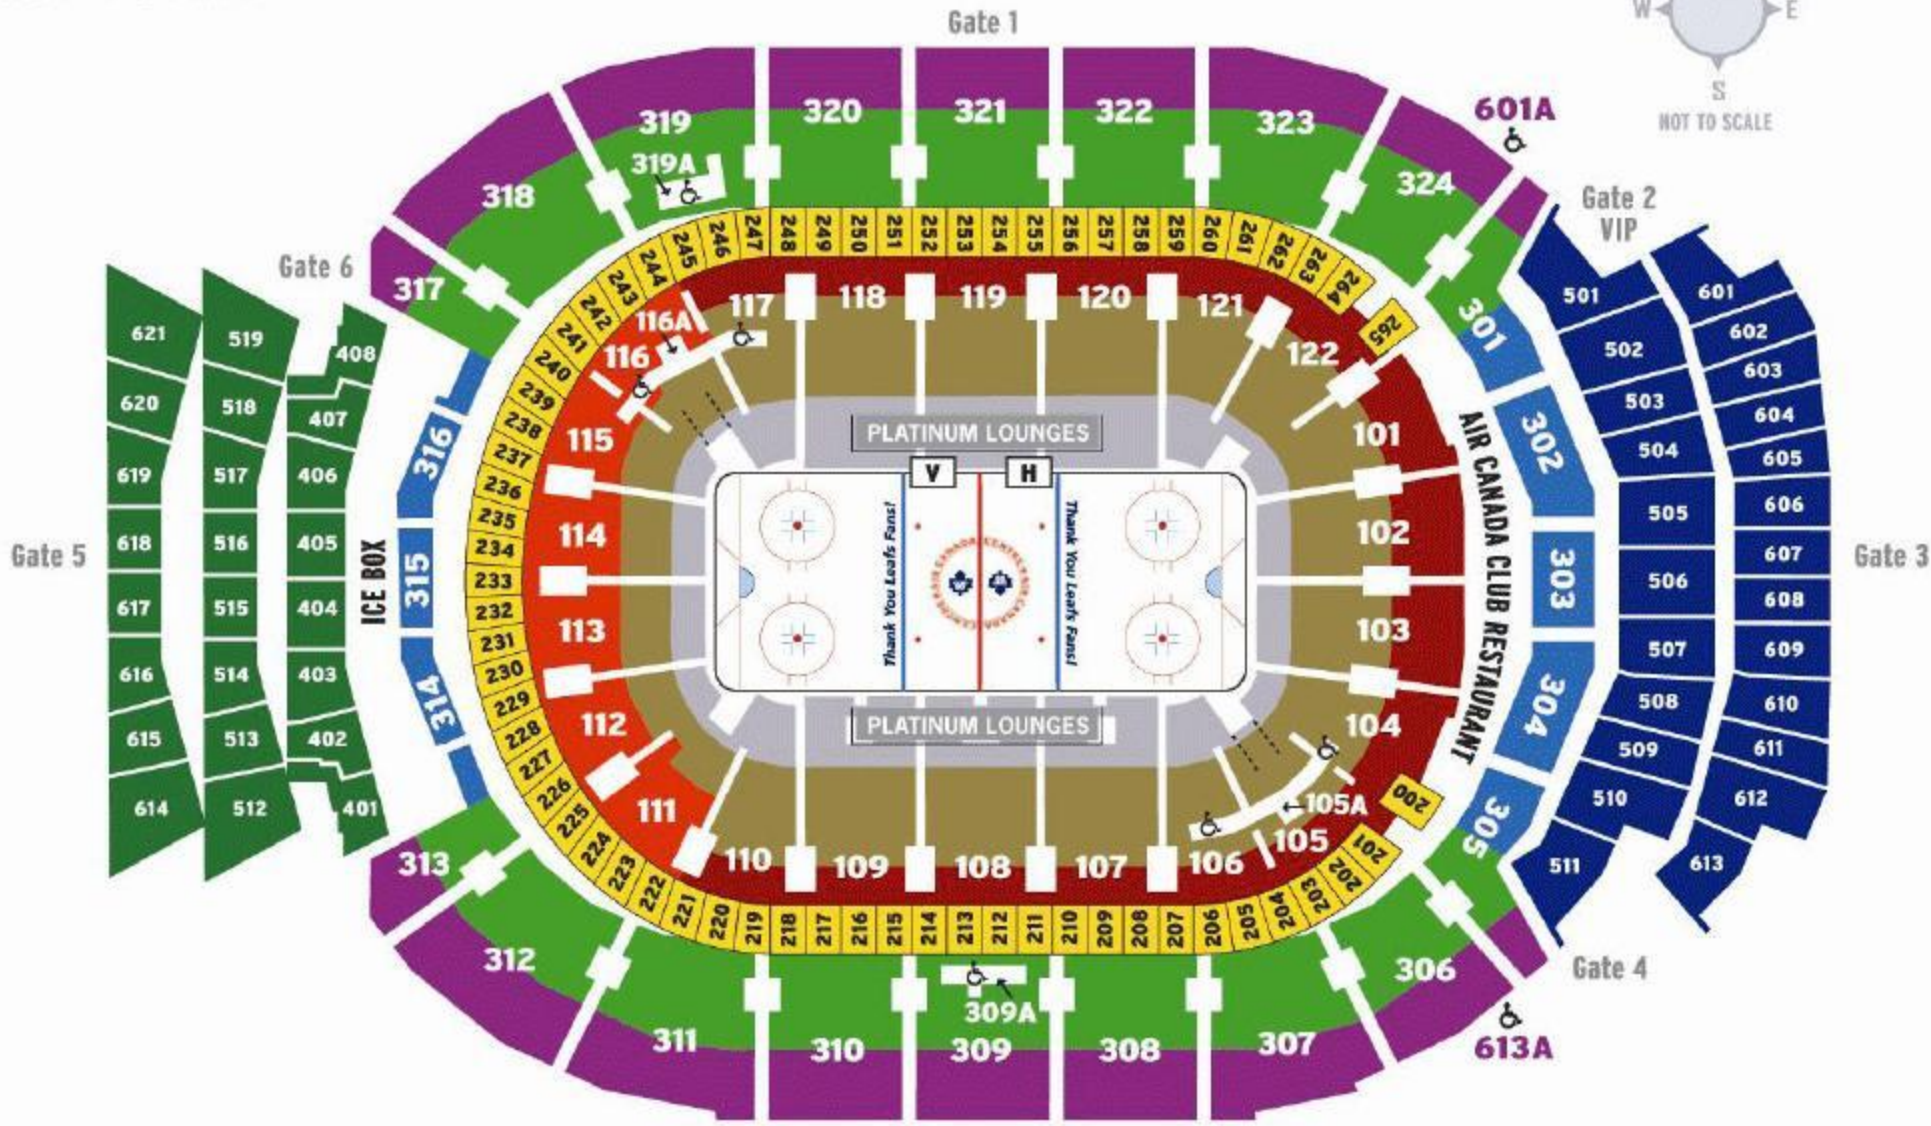

AIR CANADA CENTRE

SUITES MAP

FRONT STREET

- EXECUTIVE SUITES
- LOGE SUITES
- THEATRE SUITES